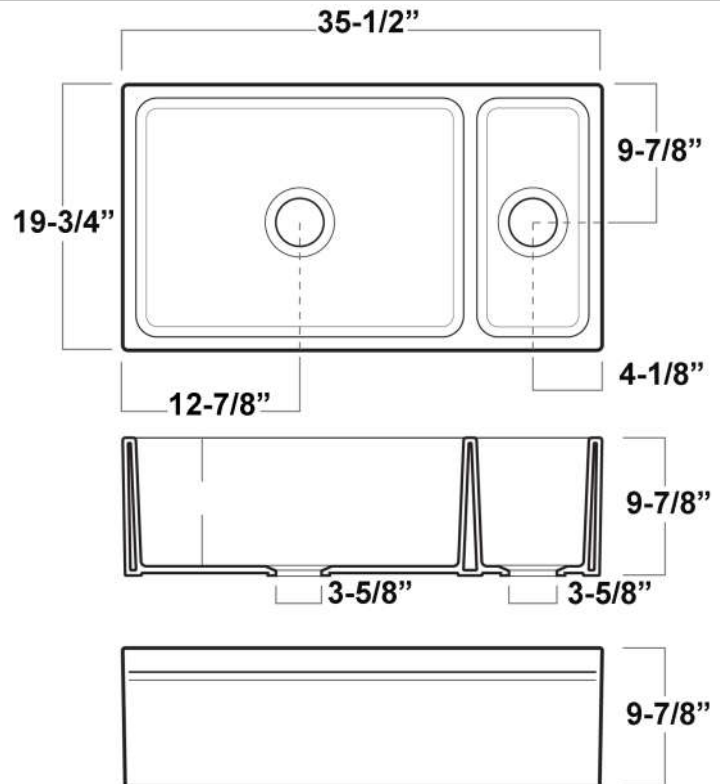

**36" LOWELL DOUBLE
BOWL FARMER SINK**

Cat. No
FSDB1514

W: 35-1/2"
D: 19-3/4"
H: 9-7/8"

Features:

- ▶ Constructed of fine fireclay for beauty and durability
- ▶ Finely crafted in Italy
- ▶ Fireclay provides a smooth, waveless surface
- ▶ Non-porous surface resists heat, stains and cracking
- ▶ 1" rim
- ▶ Sink is finished on four sides
- ▶ Features 2 bowls, one larger and one smaller
- ▶ Drain sold separately

Colors

WH White
BQ Bisque

***Please do NOT cut hole without
template or actual product.**

Interior Dimensions:

Large

Basin Interior: 24-1/4" W x 17-1/2" D
Basin Depth: 9"

Small

Basin Interior: 8" W x 17-1/2" D
Basin Depth: 9"

Dimensions of fixture are nominal and may vary within the range of tolerances established by ANSI Standard A112.19.2. Dimensions and specifications subject to change without notice.